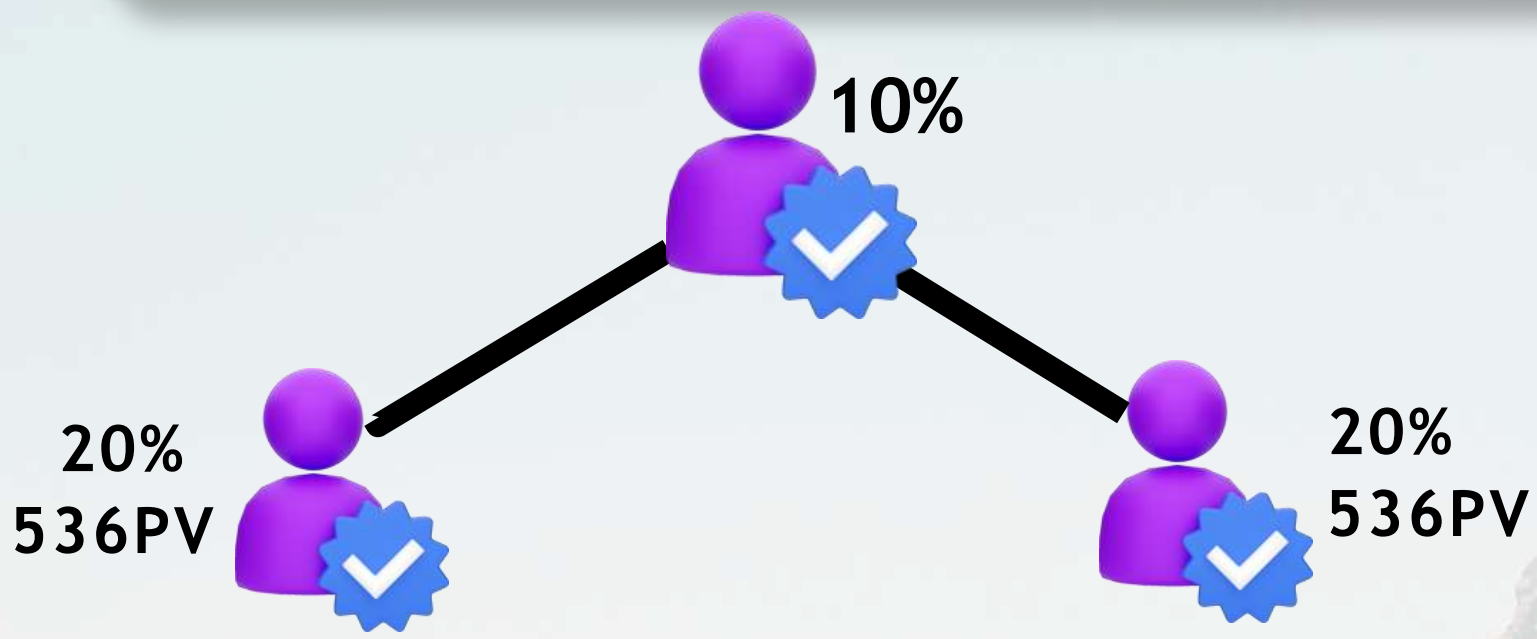

DIRECT INCOME

EXAMPLE

A'S DIRECT INCOME :Rs.5360 + 5360

B'S DIRECT INCOME :Rs.10720 + 10720