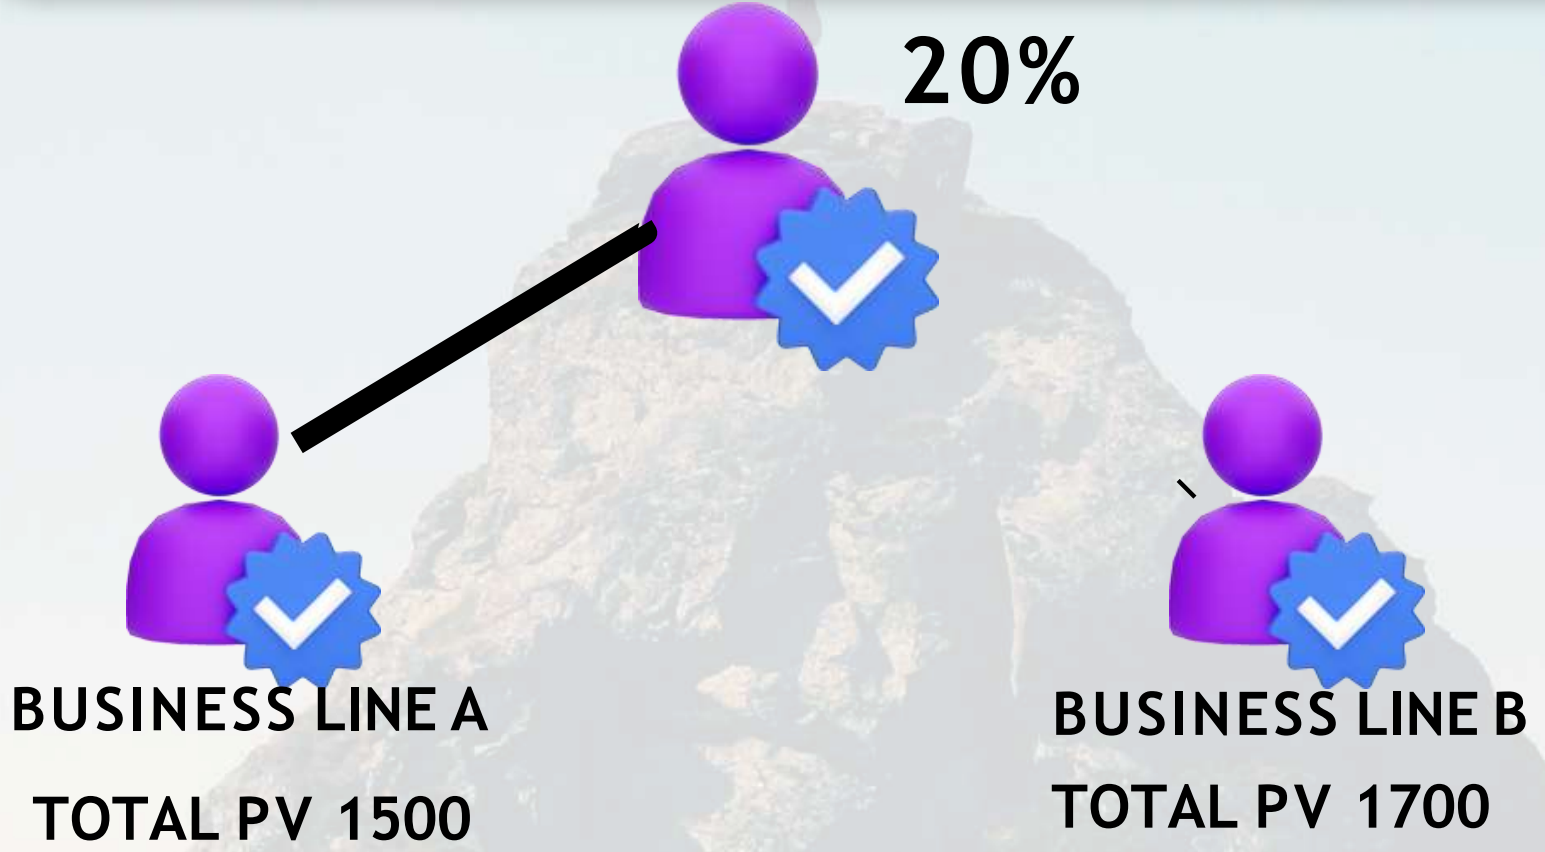

BUSINESS MATCHING INCOME

EXAMPLE

A'S BM INCOME: ₹15000

SLAB QUALIFIED: 1500:1500

$$1500 \times 10\% = 150 \times ₹100 = ₹15000$$